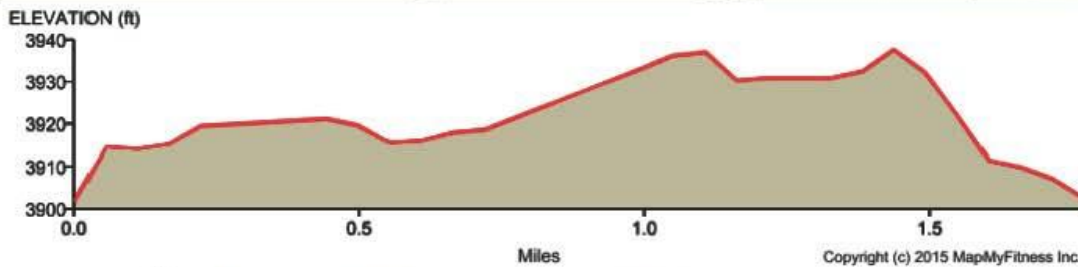

**BROUGHT TO YOU BY:**  
**EP Cyclists**  

2015 Tour de El Paso Criterium  
Distance: 1.77 mi  
Elevation: 39.56 ft (Max: 3,939.21 ft)

Presented By EP Cyclists

Copyright (c) 2015 MapMyFitness Inc.

**atomcyclist**